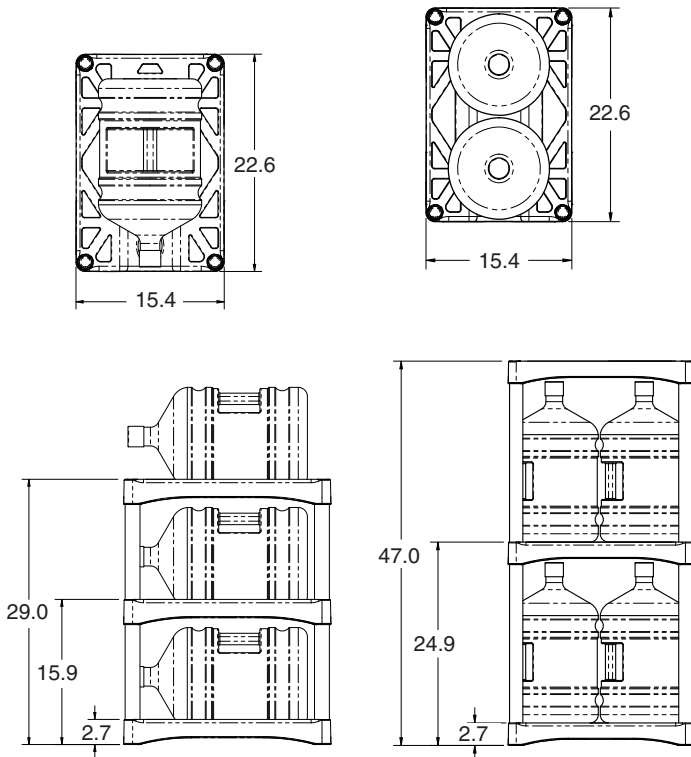

Built-in Drip Tray

Trays can be made with recycled PET

Flat Top For Extra Storage

Prevent out-of-stocks

Rugged, stackable & strong

Multiple Configurations

Note: Recommended single wide stacking height no more than 4 layers high (bottles laying horizontal on a level surface)
Recommended single wide stacking height no more than 2 layers high (bottles standing vertical on a level surface)

The Bottle-Up™

SINGLE WIDE ASSEMBLY

DOUBLE WIDE ASSEMBLY

Ordering Options

The Bottle-Up™ Single Wide

3H pack: 3 tray units and 8 legs (capacity 3 bottles horizontal)

3V pack: 3 tray units and 8 legs (capacity 6 bottles vertical)

5H pack: 5 tray units and 16 legs (capacity 5 bottles horizontal)

The Bottle-Up™ Double Wide

3H pack: 3 tray units and 10 legs (capacity 6 bottles horizontal)

3V pack: 3 tray units and 10 legs (capacity 12 bottles vertical)