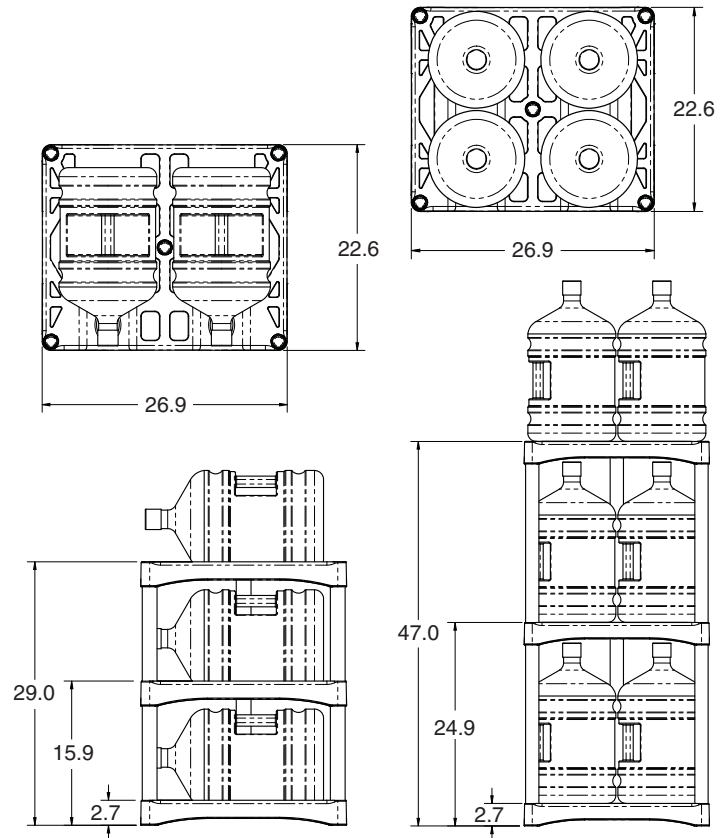

Built-in Drip Tray

Trays can be made with recycled PET

Flat Top For Extra Storage

Prevent out-of-stocks

Rugged, stackable & strong

Multiple Configurations

Note: Recommended single wide stacking height no more than 4 layers high (bottles laying horizontal on a level surface)
Recommended single wide stacking height no more than 2 layers high (bottles standing vertical on a level surface)

The Bottle-Up™

SINGLE WIDE ASSEMBLY

DOUBLE WIDE ASSEMBLY

Ordering Options

The Bottle-Up™ Single Wide

3H pack: 3 tray units and 8 legs (capacity 3 bottles horizontal)

3V pack: 3 tray units and 8 legs (capacity 6 bottles vertical)

5H pack: 5 tray units and 16 legs (capacity 5 bottles horizontal)

The Bottle-Up™ Double Wide

3H pack: 3 tray units and 10 legs (capacity 6 bottles horizontal)

3V pack: 3 tray units and 10 legs (capacity 12 bottles vertical)