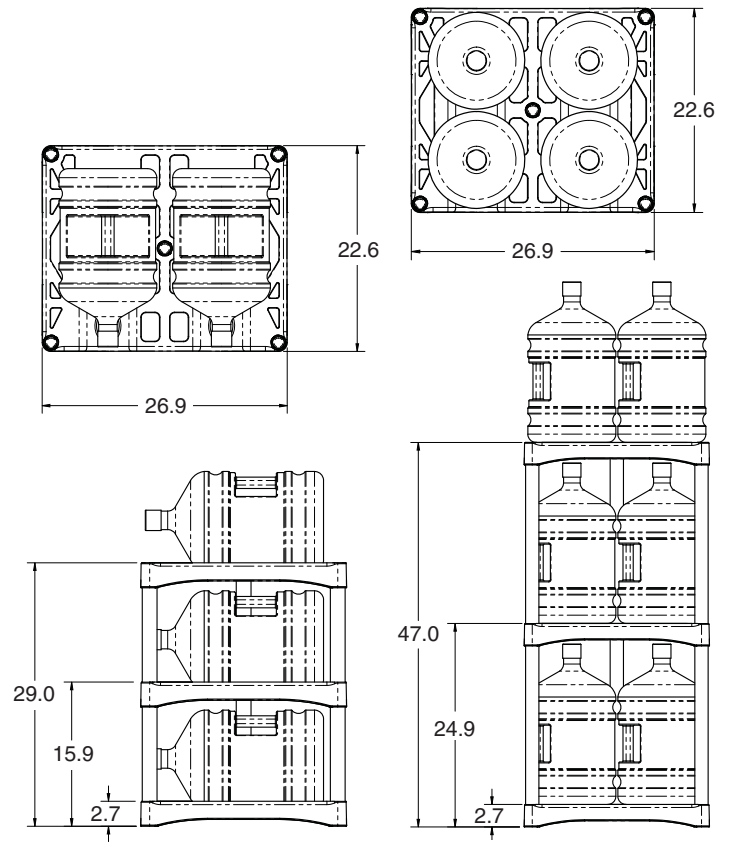

Built-in Drip Tray

Trays can be made with recycled PET

Flat Top For Extra Storage

Prevent out-of-stocks

Rugged, stackable & strong

Multiple Configurations

Note: Recommended single wide stacking height no more than 4 layers high (bottles laying horizontal on a level surface)
Recommended single wide stacking height no more than 2 layers high (bottles standing vertical on a level surface)

The Bottle-Up™

SINGLE WIDE ASSEMBLY

DOUBLE WIDE ASSEMBLY

Ordering Options

The Bottle-Up™ Single Wide

3H pack: 3 tray units and 8 legs (capacity 3 bottles horizontal)

3V pack: 3 tray units and 8 legs (capacity 6 bottles vertical)

5H pack: 5 tray units and 16 legs (capacity 5 bottles horizontal)

The Bottle-Up™ Double Wide

3H pack: 3 tray units and 10 legs (capacity 6 bottles horizontal)

3V pack: 3 tray units and 10 legs (capacity 12 bottles vertical)