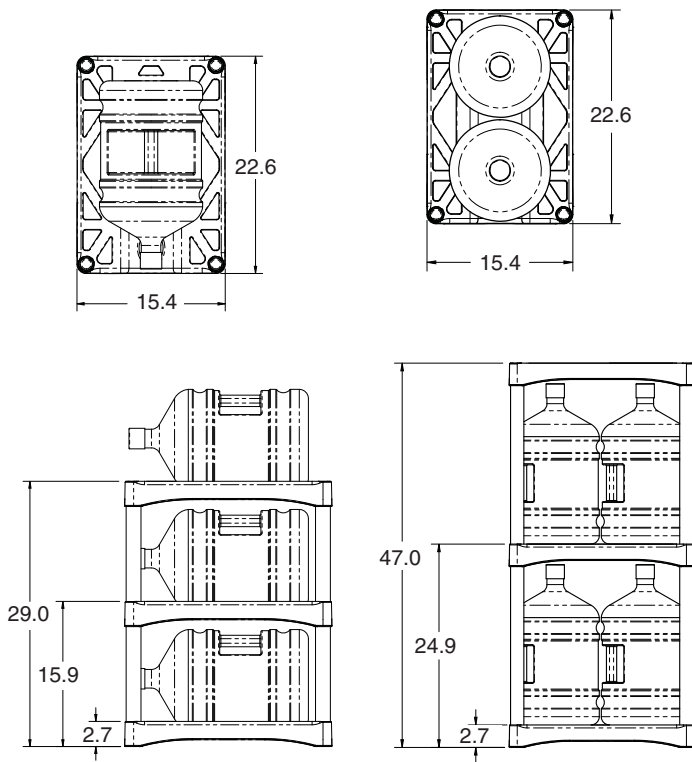

Built-in Drip Tray

Trays can be made with recycled PET

Flat Top For Extra Storage

Prevent out-of-stocks

Rugged, stackable & strong

Multiple Configurations

Note: Recommended single wide stacking height no more than 4 layers high (bottles laying horizontal on a level surface)
Recommended single wide stacking height no more than 2 layers high (bottles standing vertical on a level surface)

The Bottle-Up™

SINGLE WIDE ASSEMBLY

DOUBLE WIDE ASSEMBLY

Ordering Options

The Bottle-Up™ Single Wide

3H pack: 3 tray units and 8 legs (capacity 3 bottles horizontal)

3V pack: 3 tray units and 8 legs (capacity 6 bottles vertical)

5H pack: 5 tray units and 16 legs (capacity 5 bottles horizontal)

The Bottle-Up™ Double Wide

3H pack: 3 tray units and 10 legs (capacity 6 bottles horizontal)

3V pack: 3 tray units and 10 legs (capacity 12 bottles vertical)